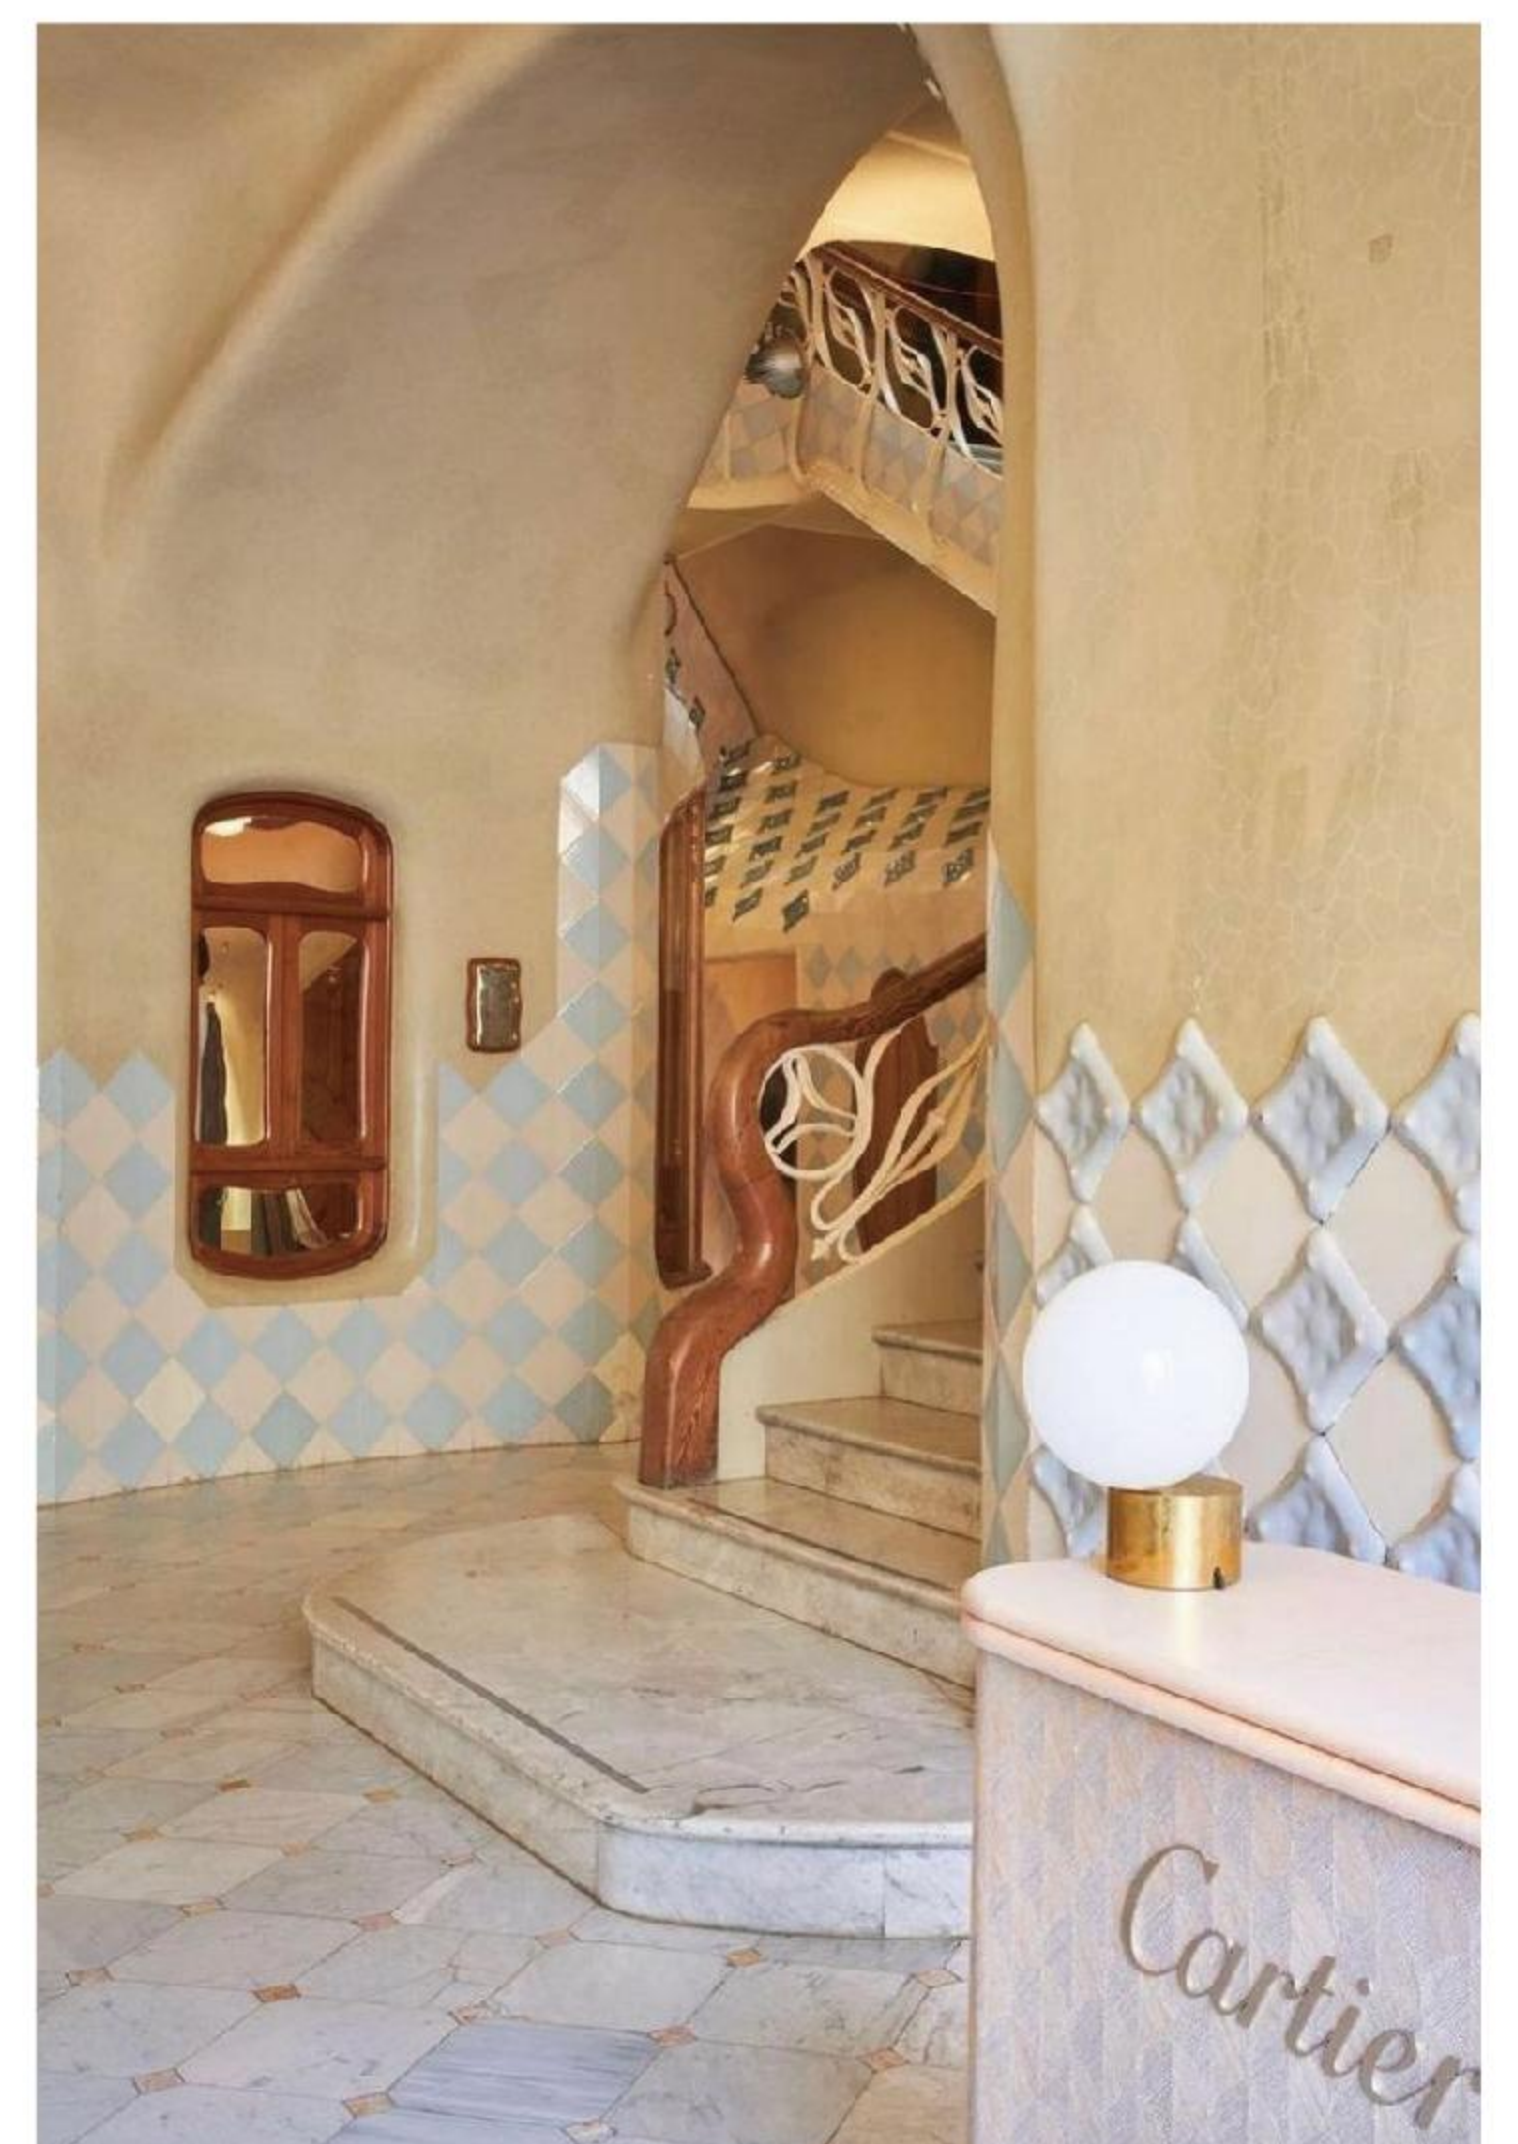

88346XL-009

Flooring Size: 9x72"

88346XL-009 | Flooring Size: 9x72"

VISUAL TENSION

Tension shaped by contrast.

Luten Oak

88383XL-002

Layout Size: 984x1890mm

Defined by clean grain and fine, narrow textures, it creates a soft, refined look. Ideal for modern minimal, Nordic, and French cream interiors, adding a subtle yet distinctive texture.

88383XL-002

Flooring Size: 9x72"