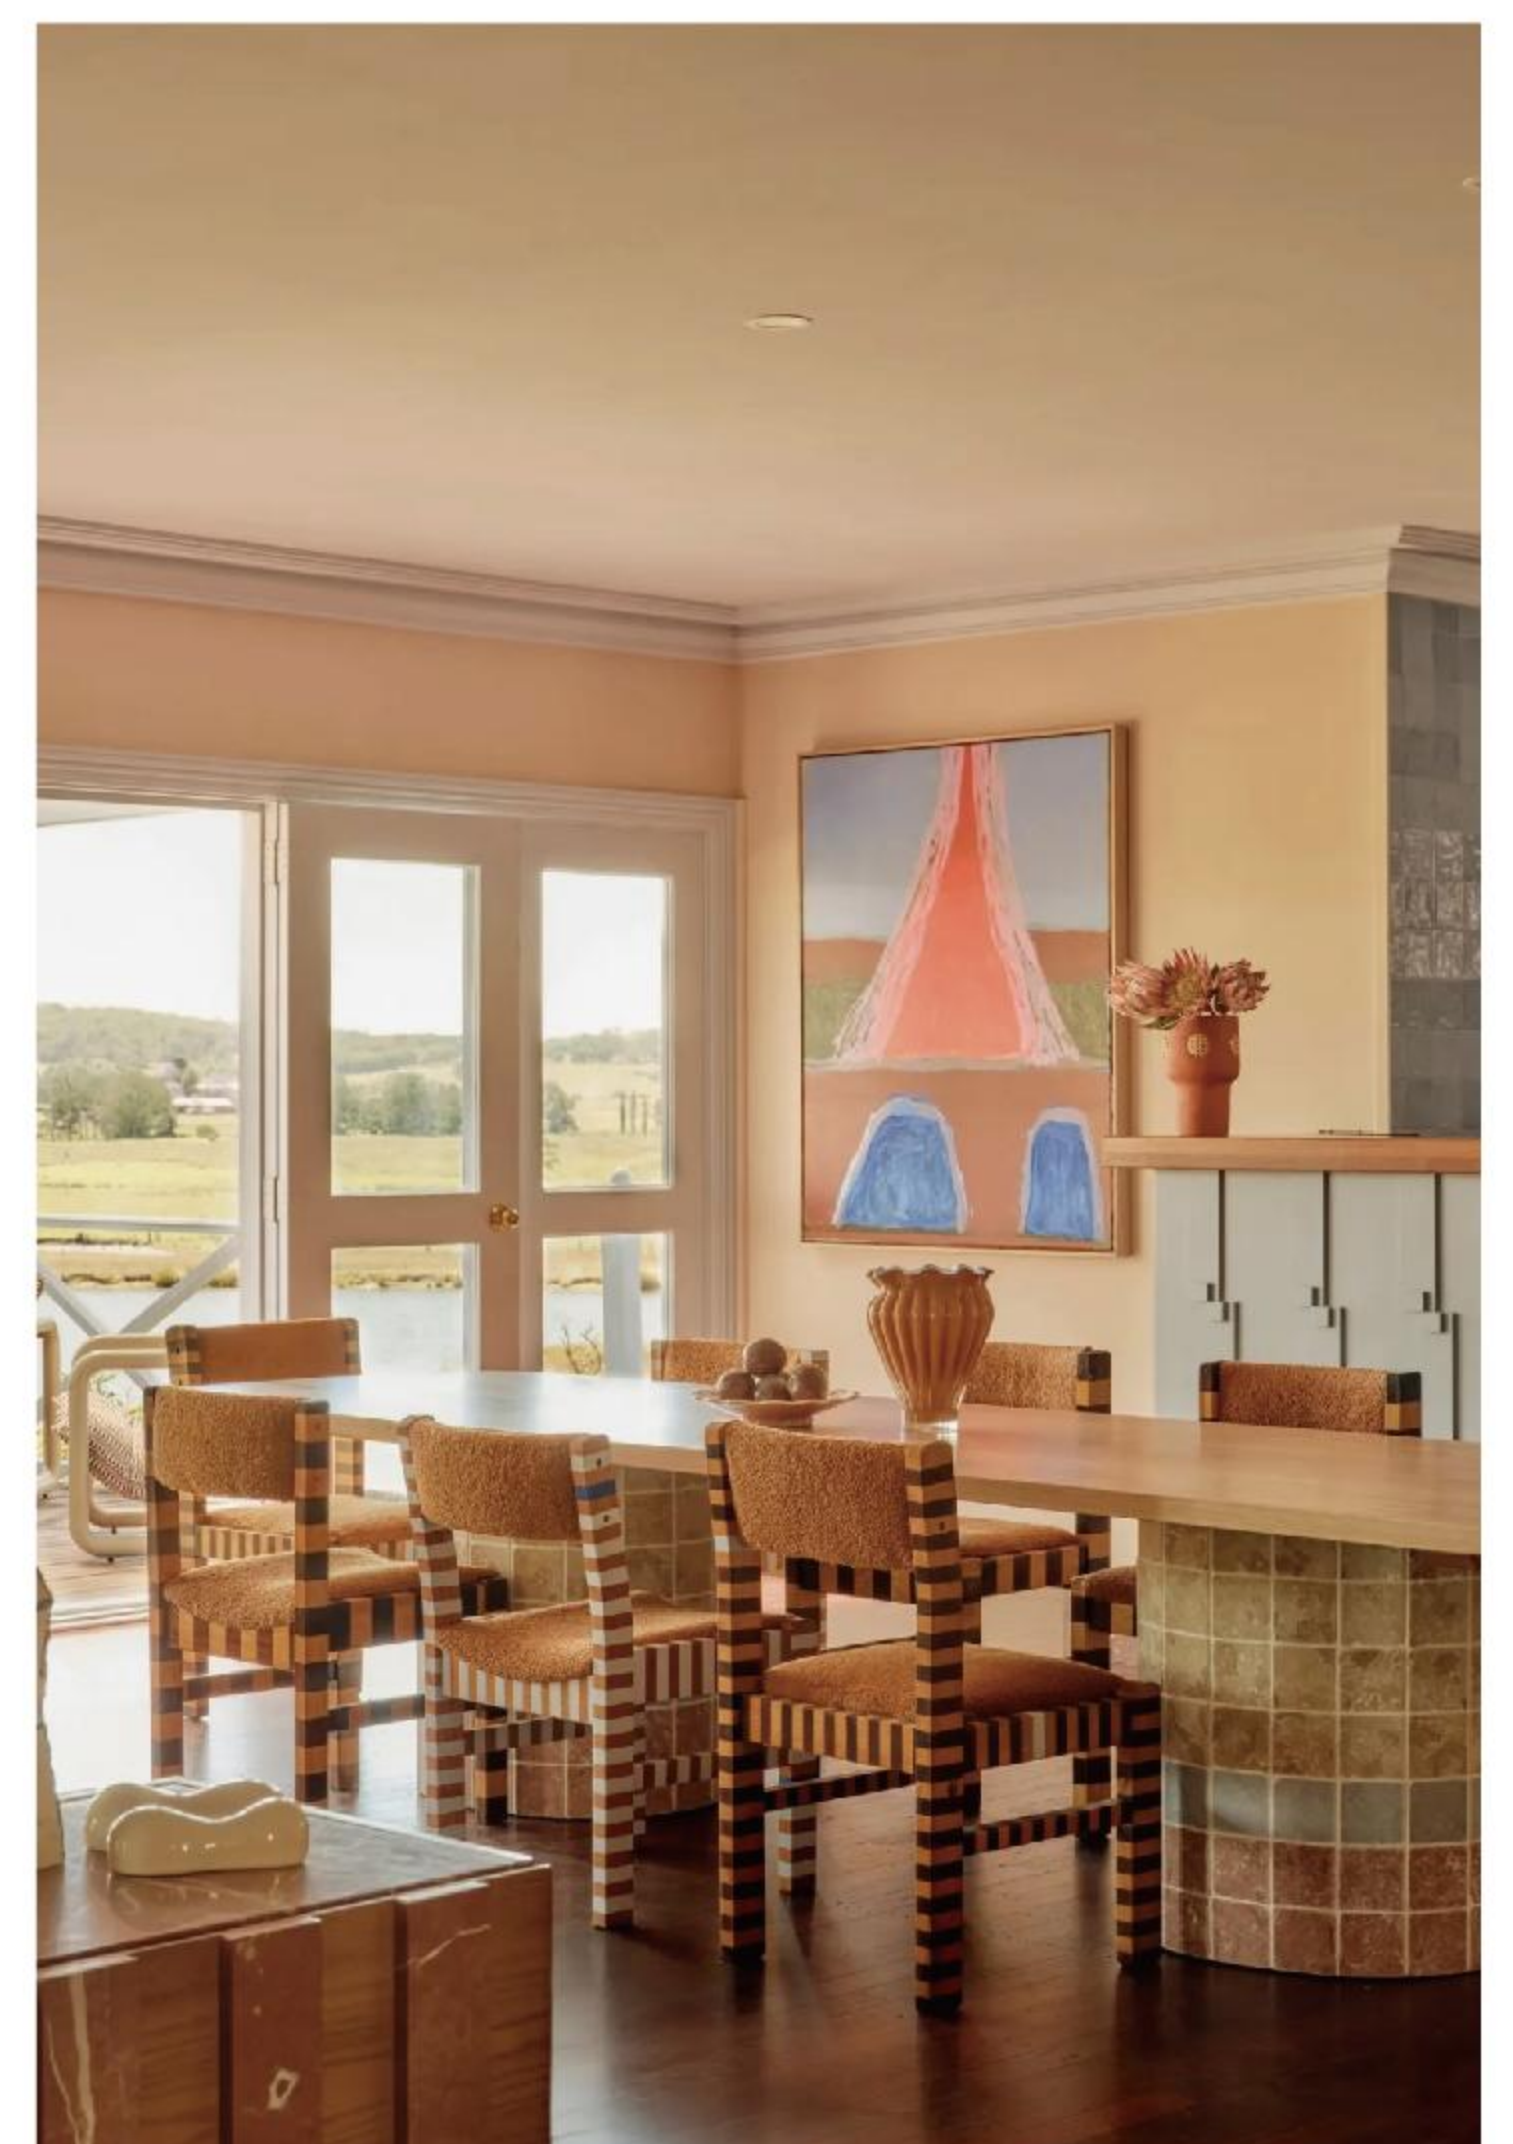

A warm light-yellow base with fine, continuous vertical grain and minimal knots. It retains oak's warmth and depth, while introducing a light, breathable clarity with a smooth yet layered touch.

88381L-005

Flooring Size: 5x25"